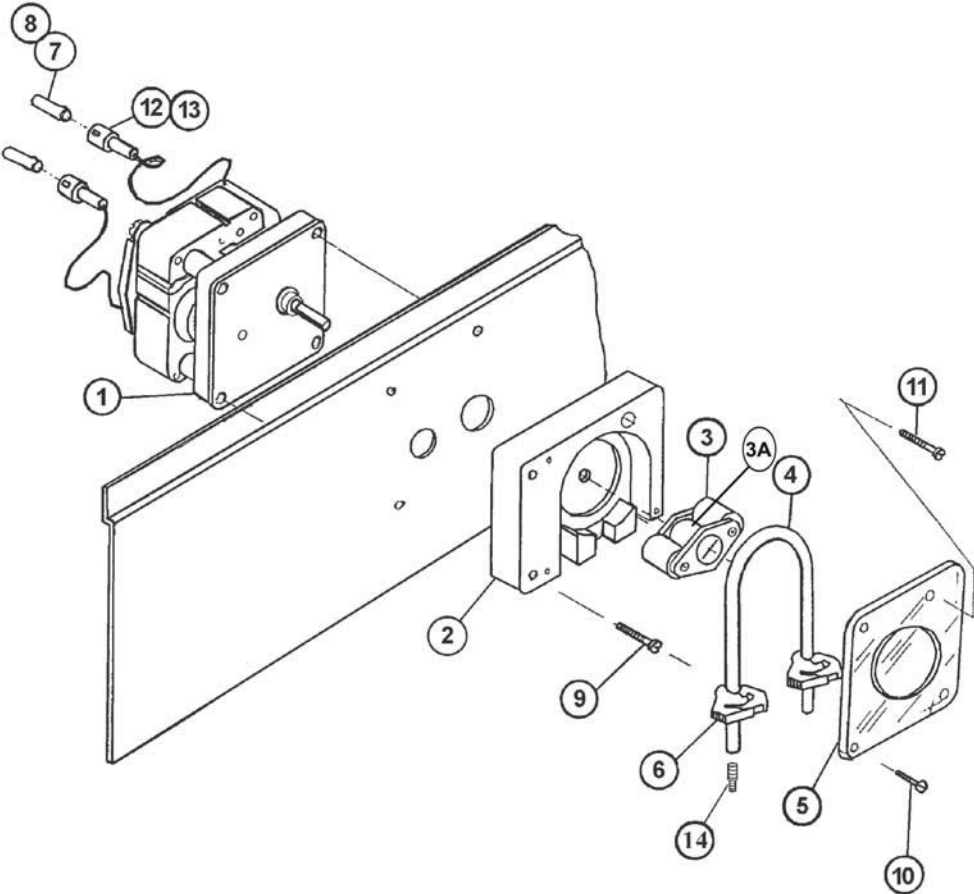

063-0800

Control System Assembly
5-AG-S

American Dish Service

Ref. No.	Part No.	No. Req.	Description
28	098-1605	3	Tube Clamp
29	091-3060	1	Toggle Switch
30	091-4016	1	Junction Box
31	091-4004	1	Cover, Junction Box
32	091-5156	1	Conduit, 1/2", 240"
33	091-4141	5	Conduit, ST. 1/2", Fitting
34	091-3059	1	Relay, Auto Start
35	086-6419	1	Chemical Discharge Bracket
36	098-1414	2	Screw, 1/4-20 x 1/2", TH, SS
37	091-4015	3	Chemical Tube Fitting, Grommet
38	093-1043	3	Hose Barb 3/16"
39	087-6434	1	Control Box Cover
40	096-1002	1	Control Box Lock and Key
41	089-9204	1	Outside Sump Cleaning Instruction
42	089-9213	1	NSF Sticker
OPT.	091-3003	1	Relay, Instant Start
N/S	098-2507	5	Locknut, 1/4"
N/S	091-3011	1	Socket, Relay
N/S	091-4002	1	Grommet
N/S	089-0001	1	Nameplate
N/S	089-0050	1	NSF UL Plate
N/S	089-9011	6	Pop Rivets
N/S	089-9202	1	Wiring Diagram
N/S	089-9210	1	Decal, Connect to Power Supply
N/S	089-9227	1	Adjust Cam Decal
N/S	089-9257	1	Decal, Delime Caution
N/S	091-4142	3	Conduit, Elbow, 1/2"
N/S	091-4017	1	Grommet, Large
N/S	091-5213	2	Red Butt Connector
N/S	091-5220	6	Cable Tie, Medium
N/S	091-5223	1	Molex Housing, Male
N/S	091-5224	1	Male Molex, Pin
N/S	091-5226	8	Tabs, Master Switch

063-0800

Control System Assembly
5-AG-S

American Dish Service

Ref. No.	Part No.	No. Req.	Description
N/S	091-5247	1	Spade Connector, Female
N/S	091-6157	8	Flag Connector and Cover, 1/4" Female
N/S	098-1102	4	Screw, 6-32 x 1/4", RH, SS
N/S	098-1104	4	Screw, 6-32 x 1/2", RH, SS
N/S	098-1205	8	Screw, 8-32 x 5/8", RH, SS
N/S	098-1211	4	Screw
N/S	098-1418	1	Bolt, 1/4-20 x 1", TH, SS
N/S	098-1420	1	Screw, 1/4-20 x 1 1/4", TH
N/S	098-2001	4	Locknut, 4-40
N/S	098-2101	4	Nut, 6-32, SS
N/S	098-2202	8	Nut, 8-32, SS
N/S	098-2507	1	Locknut, 1/4-20
N/S	098-9020	1	Plastic Plug, 7/8"
N/S	292-1006	2	Locknut, 1/2" FPT, Brass